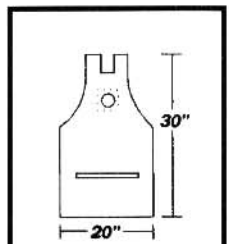

MICROSCOPE DRAPES

ZG-1000
Extra Long (40 1/2" x 105")
5 Per Box
Laser Drape for CO2 Laser
Attachment for Zeiss Opmi
1 or 6. Comes with (1) 9" x 96"
Video Cover Laser Arm-Drape

ZG-1001
40 1/2" x 120"
5 Per Box
Microdrape
with Laser Arm
attached

ZG-1006
40 1/2" x 105"
5 Per Box
For Contraves/
Floor Stand
Zeiss Opmi 1 or 6

ZG-1007
40 1/2" x 56"
10 Per Box
Microdrape for
Zeiss Opmi 6

ZB-1002
20" x 30"
20 Per Box
Laser Drape/Gyn
(Laser Attached
To Microscope)

MG-0056
40 1/2" x 56"
10 Per Box
MD Size Collar

MR-0082
53" x 82"
5 Per Box
MD Size Collar

MG-0105
40 1/2" x 105"
5 Per Box
MD Size Collar

MR-0120
53" x 120"
5 Per Box
MD Size Collar

ZB-1003
20" x 56"
20 Per Box
For Zeiss Opmi
w/Laser

WG-0062
40 1/2" x 62"
10 Per Box
For Wild Microscopes

WG-0105
40 1/2" x 105"
5 Per Box
For Wild Microscopes

WR-1010
53" x 96"
5 Per Box
For Wild Microscopes

W0-1004
40 1/2" x 120"
5 Per Box
For Wild Microscopes
(With/Without Photo)