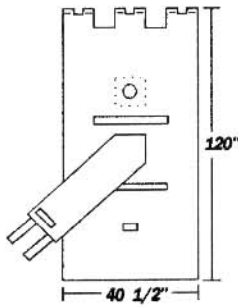

MICROSCOPE DRAPES

ZG-1000
Extra Long (40 1/2" x 105")
5 Per Box
Laser Drape for CO2 Laser
Attachment for Zeiss Opmi
1 or 6. Comes with (1) 9" x 96"
Video Cover Laser Arm-Drape

ZG-1001
40 1/2" x 120"
5 Per Box
Microdrape
with Laser Arm
attached

ZG-1006
40 1/2" x 105"
5 Per Box
For Contraves/
Floor Stand
Zeiss Opmi 1 or 6

ZG-1007
40 1/2" x 56"
10 Per Box
Microdrape for
Zeiss Opmi 6

ZB-1002
20" x 30"
20 Per Box
Laser Drape/Gyn
(Laser Attached
To Microscope)

MG-0056
40 1/2" x 56"
10 Per Box
MD Size Collar

MR-0082
53" x 82"
5 Per Box
MD Size Collar

MG-0105
40 1/2" x 105"
5 Per Box
MD Size Collar

MR-0120
53" x 120"
5 Per Box
MD Size Collar

ZB-1003
20" x 56"
20 Per Box
For Zeiss Opmi
w/Laser

WG-0062
40 1/2" x 62"
10 Per Box
For Wild Microscopes

WG-0105
40 1/2" x 105"
5 Per Box
For Wild Microscopes

WR-1010
53" x 96"
5 Per Box
For Wild Microscopes

W0-1004
40 1/2" x 120"
5 Per Box
For Wild Microscopes
(With/Without Photo)