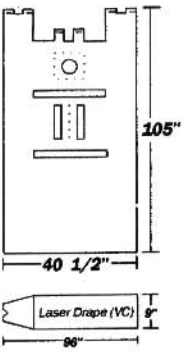

MICROSCOPE DRAPES

ZG-1000
Extra Long (40 1/2" x 105")
5 Per Box
Laser Drape for CO2 Laser
Attachment for Zeiss Opmi
1 or 6. Comes with (1) 9" x 96"
Video Cover Laser Arm-Drape

ZG-1001
40 1/2" x 120"
5 Per Box
Microdrape
with Laser Arm
attached

ZG-1006
40 1/2" x 105"
5 Per Box
For Contraves/
Floor Stand
Zeiss Opmi 1 or 6

ZG-1007
40 1/2" x 56"
10 Per Box
Microdrape for
Zeiss Opmi 6

ZB-1002
20" x 30"
20 Per Box
Laser Drape/Gyn
(Laser Attached
To Microscope)

MG-0056
40 1/2" x 56"
10 Per Box
MD Size Collar

MR-0082
53" x 82"
5 Per Box
MD Size Collar

MG-0105
40 1/2" x 105"
5 Per Box
MD Size Collar

MR-0120
53" x 120"
5 Per Box
MD Size Collar

ZB-1003
20" x 56"
20 Per Box
For Zeiss Opmi
w/Laser

WG-0062
40 1/2" x 62"
10 Per Box
For Wild Microscopes

WG-0105
40 1/2" x 105"
5 Per Box
For Wild Microscopes

WR-1010
53" x 96"
5 Per Box
For Wild Microscopes

W0-1004
40 1/2" x 120"
5 Per Box
For Wild Microscopes
(With/Without Photo)